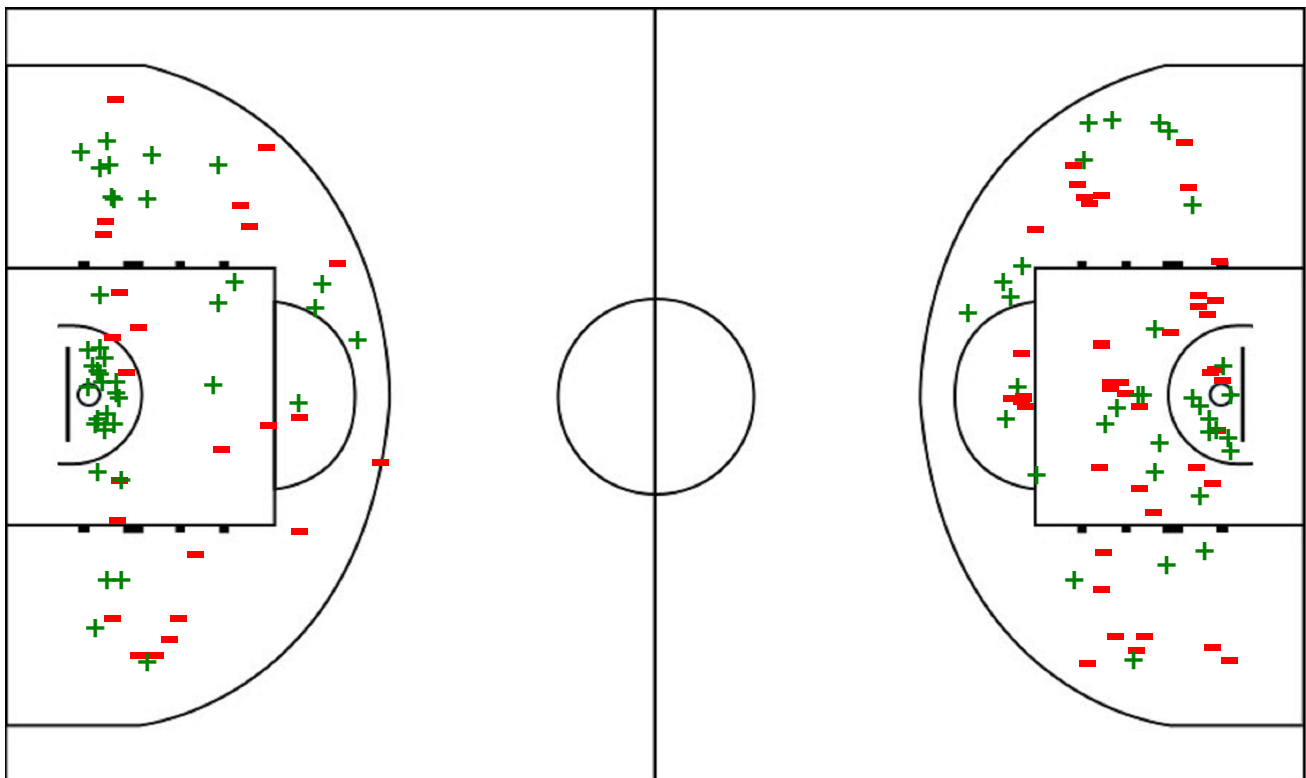

**RMD - RMD**

**MAC - MAC**

<b>RMD</b>	M/A	%
Field Goals	39/63	62
2 Points	39/63	62
3 Points	0/0	0
Free Throws	17/18	94

<b>MAC</b>	M/A	%
Field Goals	35/81	43
2 Points	35/81	43
3 Points	0/0	0
Free Throws	22/28	79